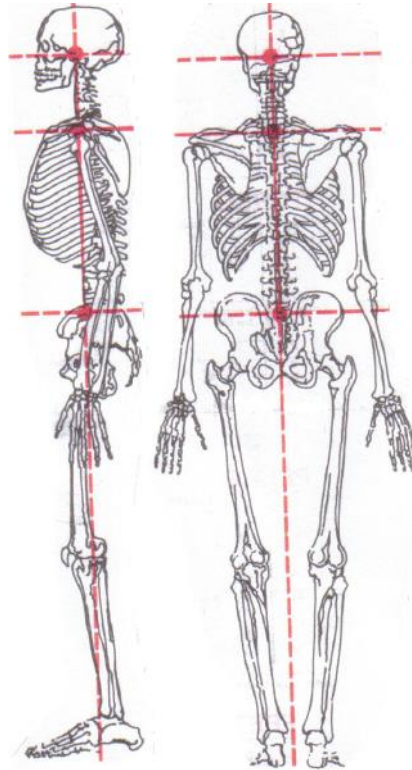

Plumb Line

A plumb line is an imaginary line that goes through the center of your physical body. Some people have a hard time imagining what this would look like so we have found pictures of a plumb line. The main thing to consider is that it is straight and in the center of your being. When you sense the plumb line is off center, just imagine grabbing the line and bring it back to where it should be. Also check the plumb line in between each chakra for there are times that the line may curve or bow in or out. We have also included imaginary lines at the shoulder and hips, this is also something for you to check from time to time.